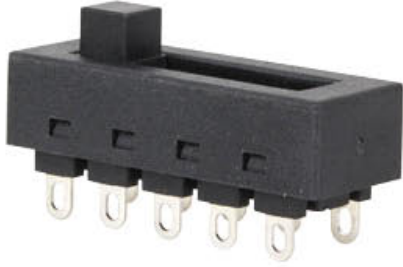

## KCD TYPE ROCKER SWITCH SERIES

 **JIALONG**  
ZHEJIANG JIALONG ELECTRON CO., LTD.

KAN TYPE PUSH BUTTON SWITCH SERIES

MX TYPE MICRO SWITCH SERIES

If you are interested in our services and products and/or want to know more about Calon,  
do not hesitate to contact us: